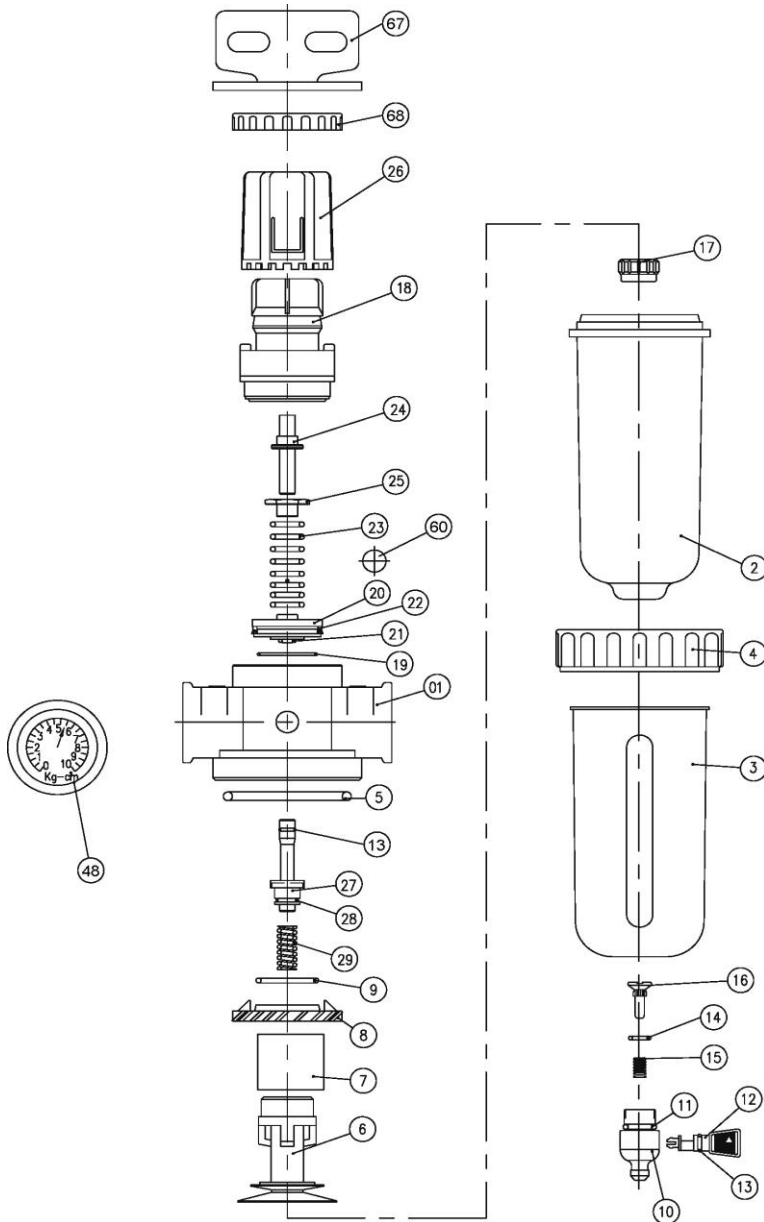

C25222

3/8" AIR FILTER & REGULATOR

PARTS LIST

No.	Parts No.	Description	Q'ty
1	c25222-01	Body	1
2	c25228-02	Bowl	1
3	c25228-03	Shatterguard	1
4	c25228-04	Fixed Ring	1
5	c25228-05	O Ring	1
6	c25228-06	Bowl Baffle	1
7	c25228-07	Filter Element	1
8	c25228-08	Interceptor	1
9	c25228-09	O Ring	1
10	c25228-10	Body	1
11	c25228-11	O Ring	1
12	c25228-12	Valve	1
13	c25228-13	O Ring	2
14	c25228-14	O Ring	1
15	c25228-15	Spring	1
16	c25228-16	Piston	1
17	c25228-17	Nut	1
18	c25228-18	Dome	1
19	c25228-19	O Ring	1
20	c25228-20	Piston	1
21	c25228-21	O Ring	1
22	c25228-22	V Ring	1
23	c25228-23	Spring	1
24	c25228-24	Adjusting Screw	1
25	c25228-25	Nut	1
26	c25228-26	Knob	1
27	c25228-27	Valve	1
28	c25228-28	O Ring	1
29	c25228-29	Spring	1
48	c25228-48	Gauge	1
60	c25228-60	Plug	1
67	c25228-67	Fixed Bracket	1
68	c25228-68	Fixed Ring	1